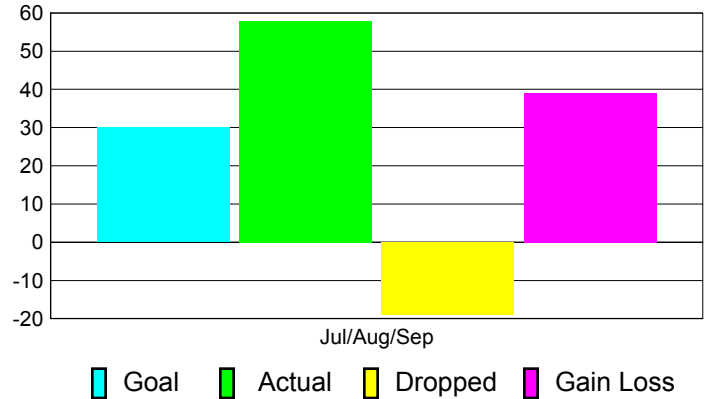

Membership Results 2012-2013

Goal, New, Dropped, Gain/Loss

Comparison of Membership Gain/Loss

Current Year Compared to the Previous Year